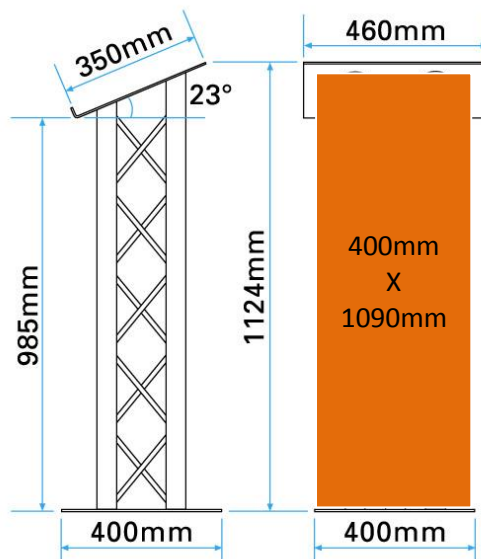

exhibitions
conferences
promotions
broadcasting
the fashion team
tour management
event management
music management

42-58 Saint Georges Street
Norwich
Norfolk
NR3 1AB

tel: 01603 864 864
fax: 01603 864 468

website: www.p-s-e.co.uk
e*mail: production@p-s-e.co.uk