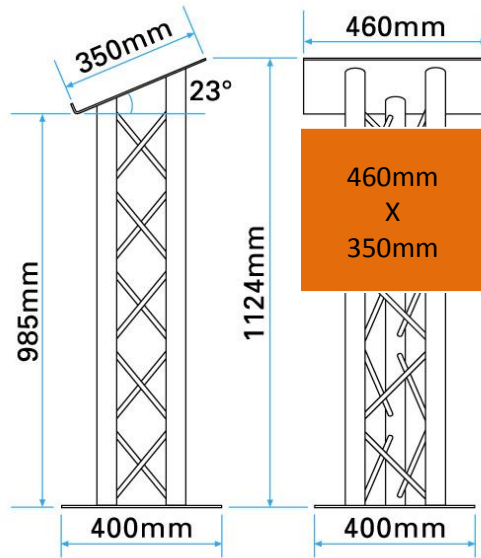

exhibitions
conferences
promotions
broadcasting
the fashion team
tour management
event management
music management

42-58 Saint Georges Street
Norwich
Norfolk
NR3 1AB

tel: 01603 864 864
fax: 01603 864 468

website: www.p-s-e.co.uk
e*mail: production@p-s-e.co.uk